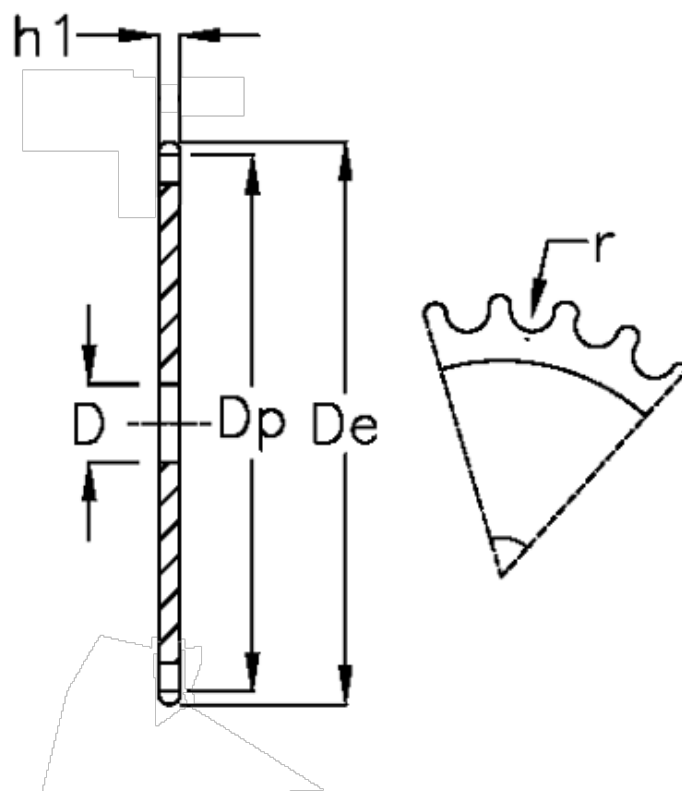

Article number: 616021003020

Description: Plate wheel 06 B-1 Z=20 simplex

Measures

C	= 1
D	= 10
De	= 64.3
Dp	= 60.89
For chain size	= 3/8 x 7/32
For chain type	= 06 B-1
h1	= 5.3
Number of teeth	= 20

r = 6.35